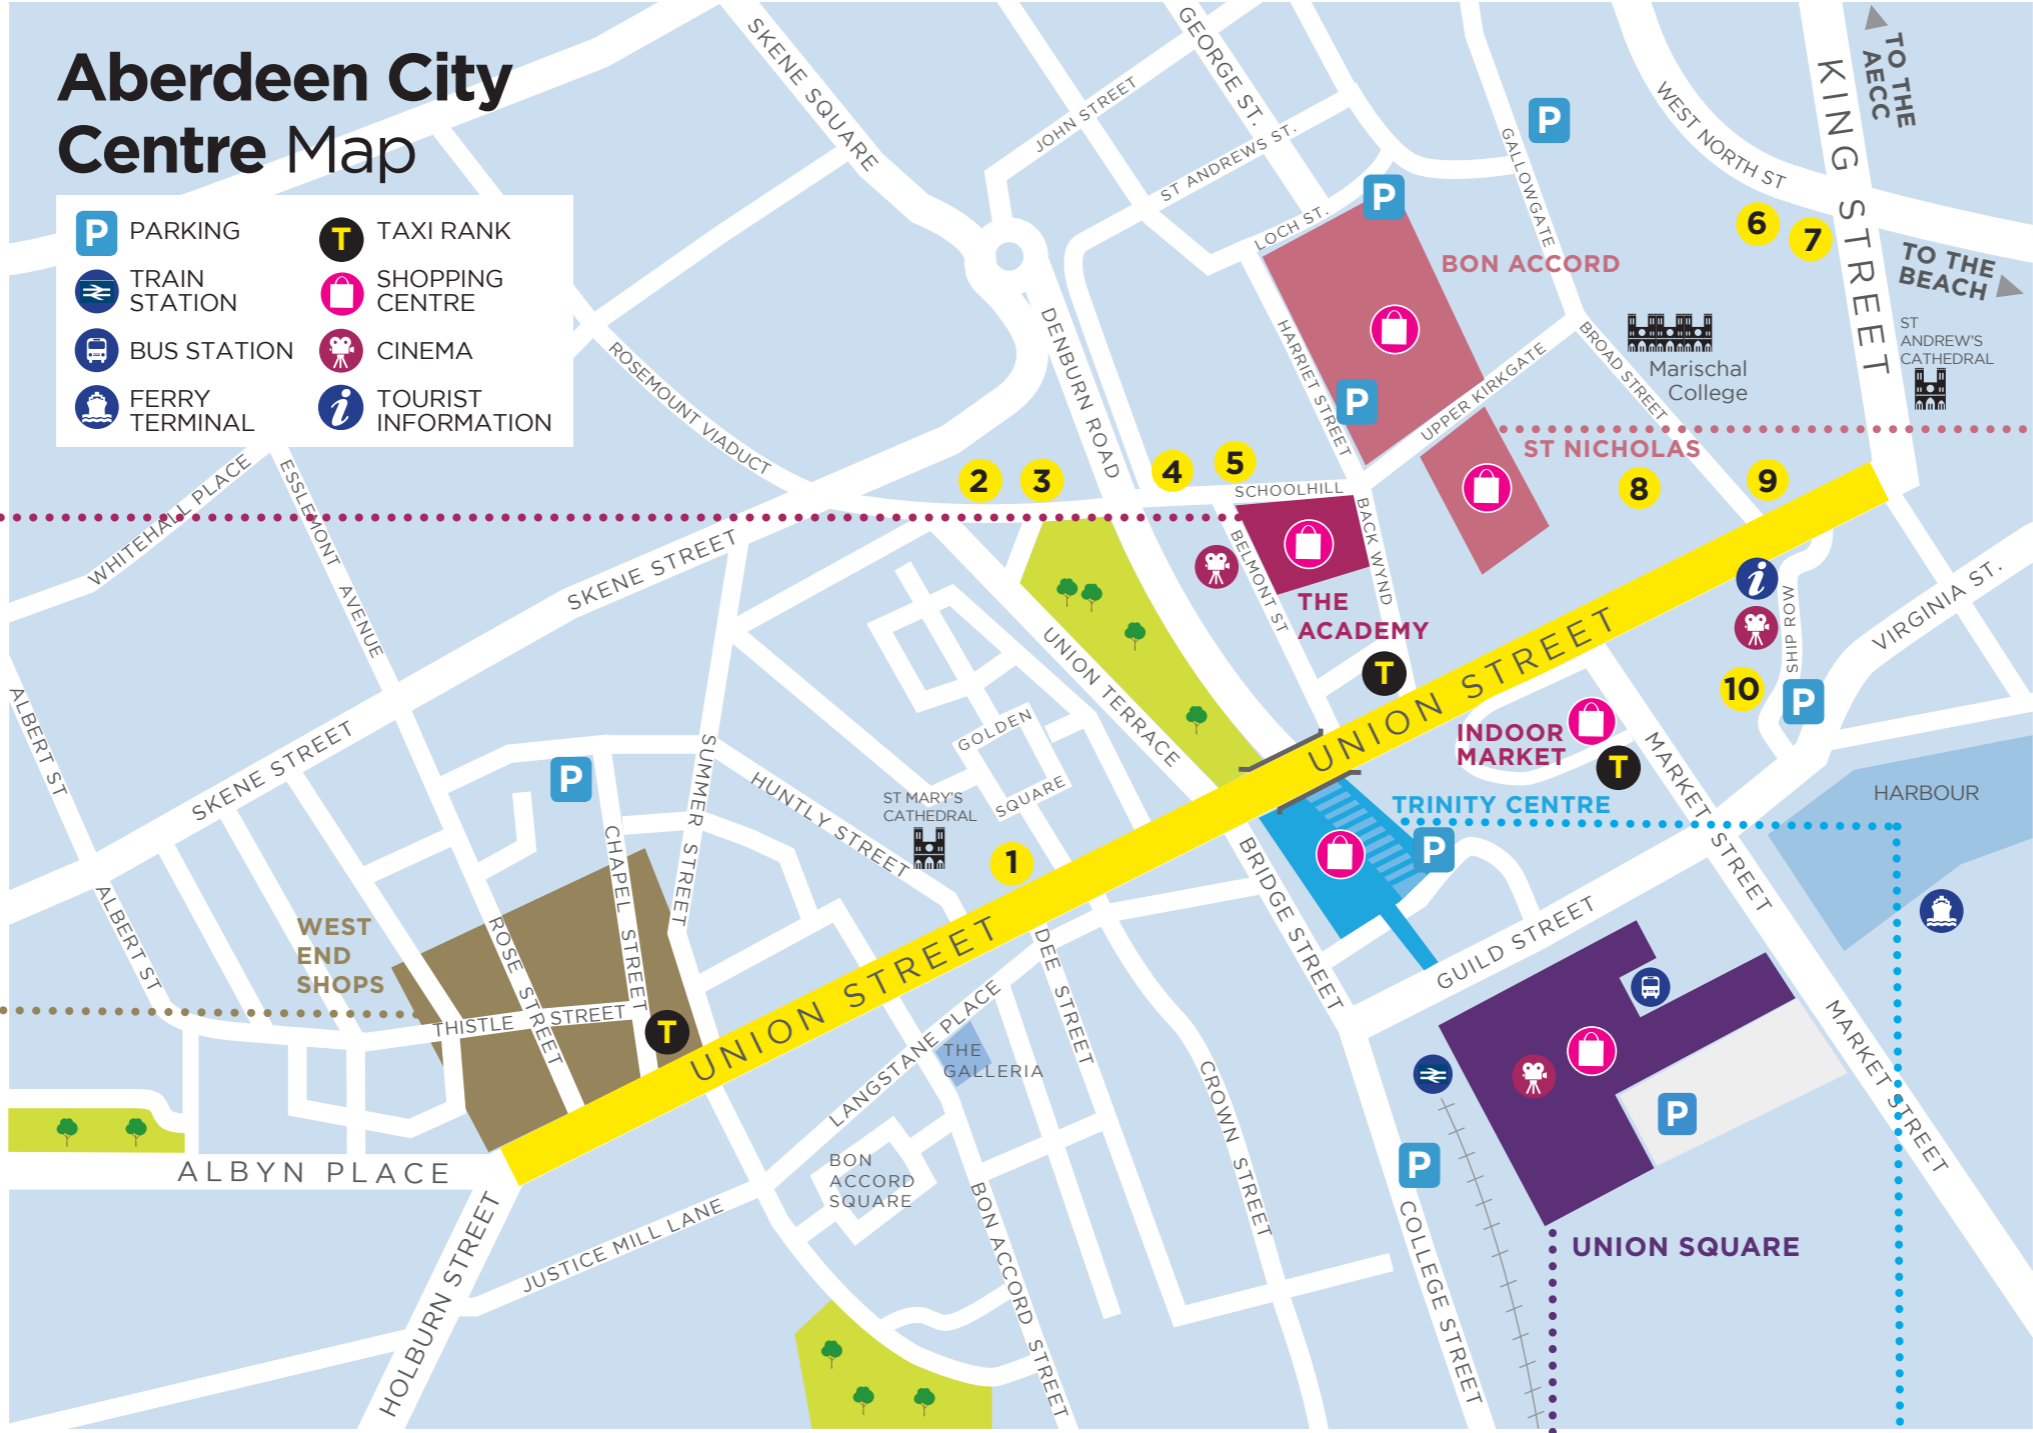

VisitAberdeen
www.visitabern.com

f /visitabdn   t @visitabdn

Key Attractions:	
1 MUSIC HALL	6 LEMON TREE
2 CENTRAL LIBRARY	7 ARTS CENTRE
3 HIS MAJESTY'S THEATRE	8 PROVOST SKENE'S HOUSE
4 COWDRAY HALL	9 TOLBOOTH
5 ART GALLERY	10 MARITIME MUSEUM

Useful Information:		
Taxi's Rainbow 01224 878787 Comcabs 01224 353535 Airport Taxis 01224 775555	Aberdeen Railway Station Guild Street, Aberdeen, AB11 6LX www.scotrail.co.uk 0854 601 5929 www.nationalrail.co.uk 0845 748 4950 www.eastcoast.co.uk 0845 722 5111	Aberdeen Bus Station Guild Street, Aberdeen, AB11 6NA www.firstgroup.com 01224 650000 www.stagecoachbus.com 01224 597590
Aberdeen International Airport Dyce, Aberdeen, AB21 7DU www.aberdeenairport.com 0844 481 6666	Northlink Ferries Jamieson's Quay, Aberdeen, AB11 5NP www.northlinkferries.co.uk 0845 600 0449	Visitor Information Centre 23 Union Street, Aberdeen, AB11 5BP 01224 269180

THE ACADEMY
SHOP EAT DRINK

Attic   iiMusic
Concept   Jack Wills
i-Candy

Scan Me to download the official app for Aberdeen

BON ACCORD ST NICHOLAS

3 Mobile	M&S
Boots	Magnolia
Build a Bear Workshop	Menkind
Burton	Miss Selfridge
Calendar Club	Monsoon Accessorize
Carphone Warehouse	Monsoon Children
Chisholm Hunter	New Look
Claire's	Next
Clinton Cards	O2
Coast	Oasis
Currys PC World	Ortak
Disney Store	Pepperberry
Dorothy Perkins	Phase Eight
Early Learning Centre	Phones 4 U
EE	Post Office
Ernest Jones	Radley
GAME	River Island
H Samuel	Sky
H&M	Superdrug
Hawkins Bazaar	Swarovski
Highland Chocolatier	The Body Shop
Hobbs	The Card Factory
Internationale	The Perfume Shop
Jo Malone	Thorntons
John Lewis	Topman
Kaaya Lash 'n' Brow	Topshop
Karen Millen	Vision Express
Kurt Geiger	Vodaphone
L'Occitane	Wallis
La Senza	Warehouse
Laura Ashley	Warren James
	Watch Workshop
	WH Smith

THE WEST END

- @hamishmunro
- Aberdeen Whisky Shop
- Bagozza
- Bellino
- Black & Lizars
- Colin Wood Antiques
- David Florist
- Elizabeth Watt
- Esslemonts
- Fenner & Coburn
- Flower Vogue
- Frox
- Gallery Heinzl
- Hugh Harrison
- Innocence
- John Park
- Kafka
- Kensington Hair & Beauty
- Michies
- Nova
- Platinum Hair
- Pure
- Rosie Thistle's Tea Room
- Ross of Chapel Street
- Saks Hair & Beauty
- Signature
- Straine Opticians
- The Hair House
- The Men's Emporium
- Thistle Sports

AB10	Clarks	Hobbycraft	Jones Bootmaker	Mobile Snap	Pandora	SoleTrader	TM Lewin
Accessorize	Cotswold Outdoor	Hollister	Joules	New Look	Paperchase	Sony Centre	USC
Apple	Deichmann	Hotel Chocolat	Lapis Gold	Next	Pure Spa	Superdry	V Design
Best Wishes	Dune	House of Fraser.com	M&S	O2	River Island	Swatch	Vero Moda
Boots	Fat Face	Hugo Boss	MAC	Optiko	Rox	The Perfume Shop	White Company
Carphone Warehouse	Fossil	Jack Jones	Magnolia Silver	Original Penguin	SAKS Hair	The White Company	Zara
Cath Kidston	H&M	JD Sports	Mamas & Papas	Outfit	Shine Brow 'n' Beauty	TK Maxx	

TrinityCentre

Alphabetise	Duncan & Todd	Holland and Barrett	Schuh
Argos	EE	JD Sports	Sky
Card Factory	Ernest Jones	Kaaya Lash 'n' Brow	Superdrug
Claire's	The Fragrance House	Pure Fashion	Timpson
Clinton Cards	HMV	Officers Club	Trespas
Debenhams	H Samuel	Waterstones	Primark
		Sassy	Quiz