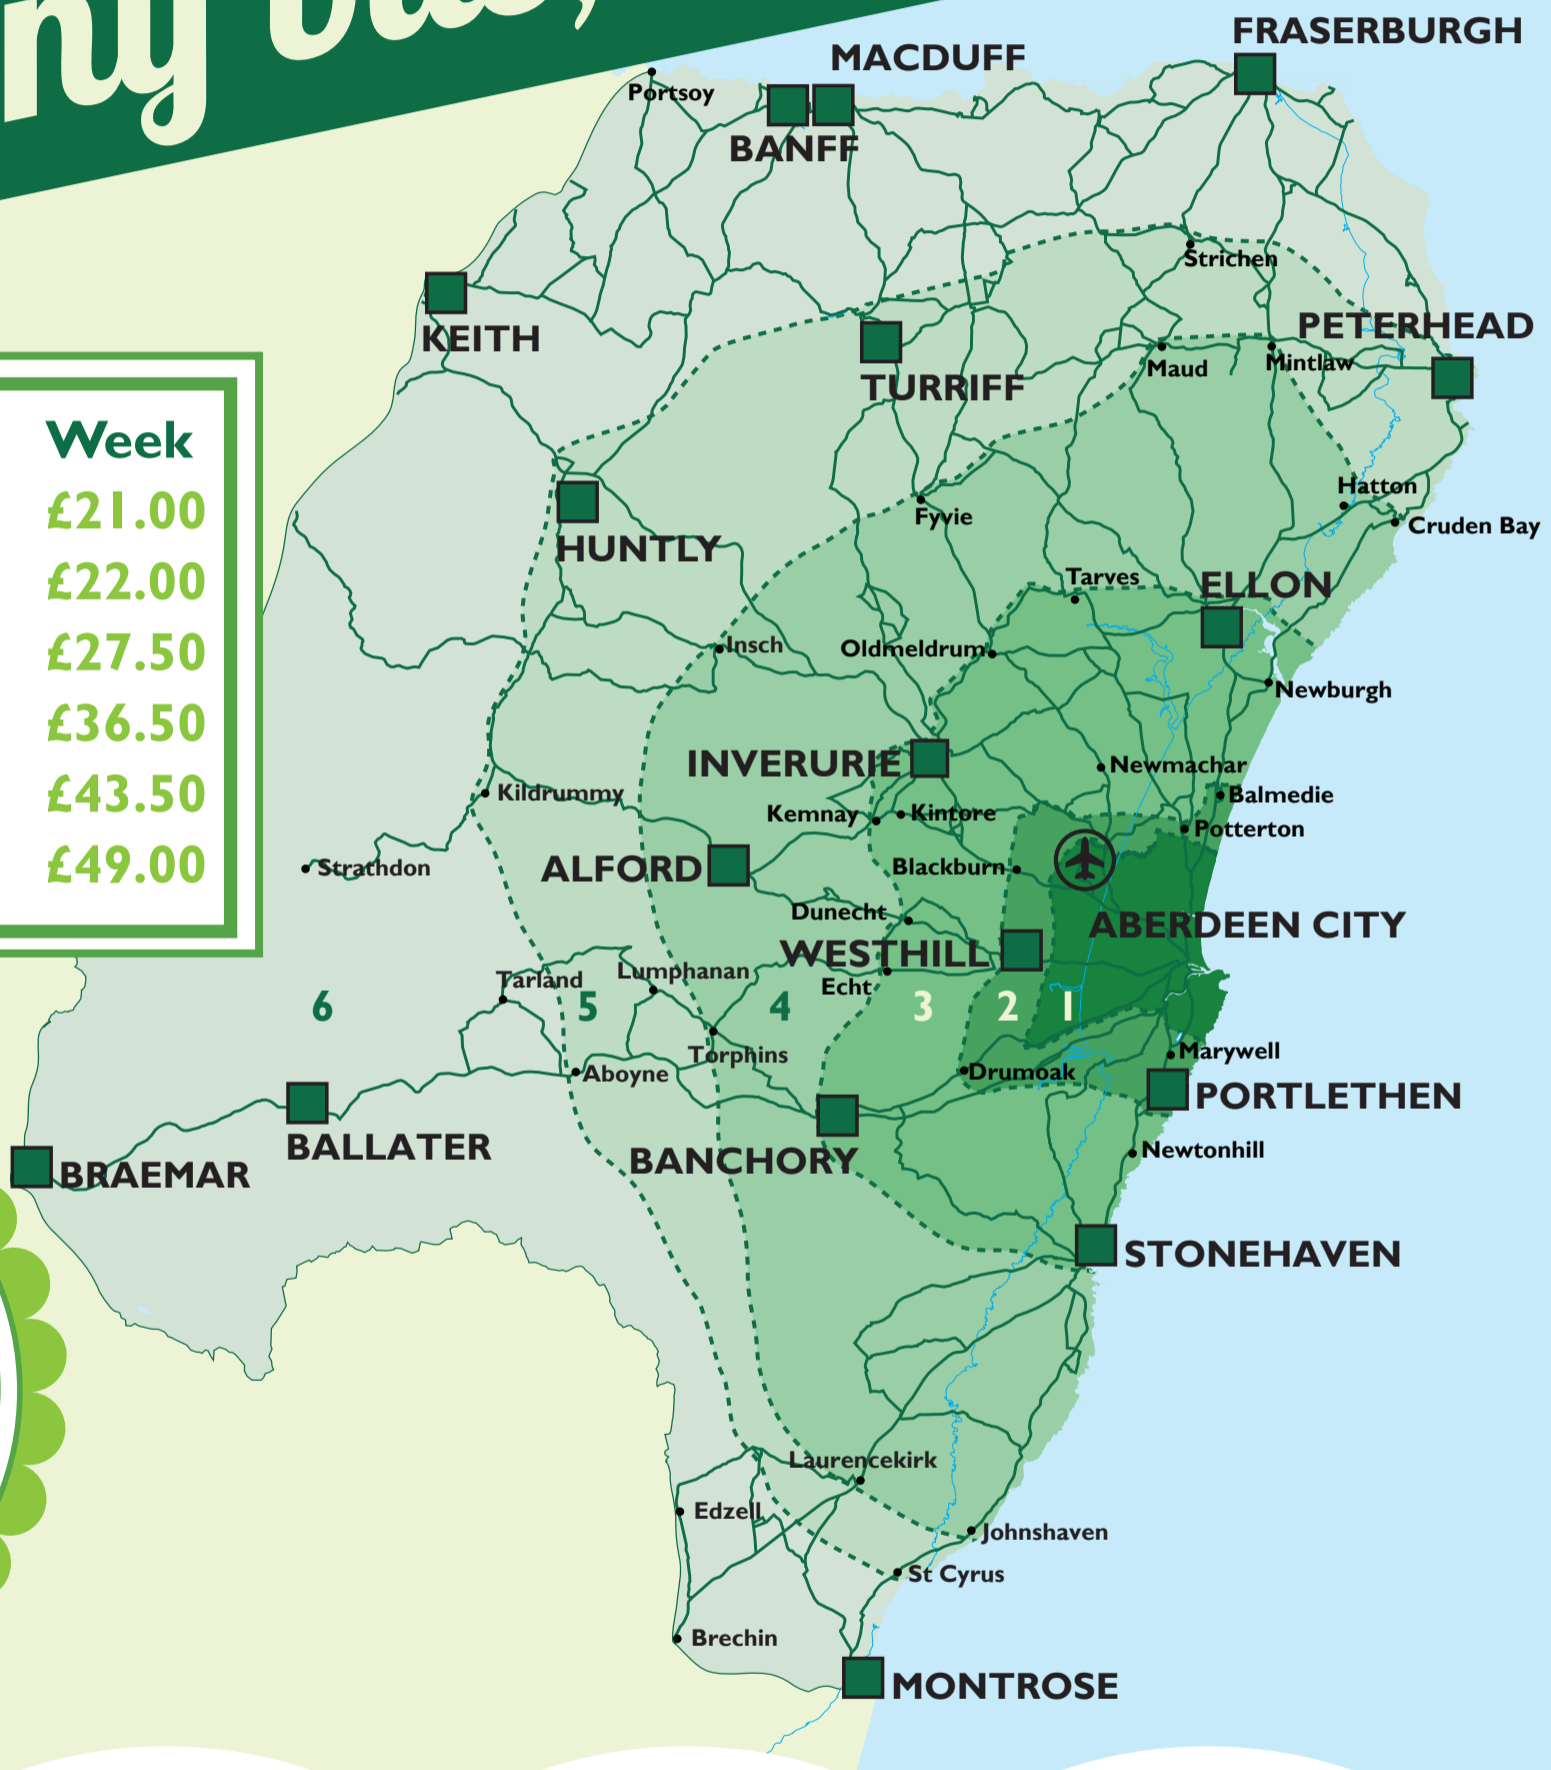

GrassHOPPER pass
Valid on all operators' local bus services*

Hop on, hop off. Any bus, no fuss!

	Day	Week
Zone 1	£4.20	£21.00
Zones 1-2	£6.80	£22.00
Zones 1-3	£9.00	£27.50
Zones 1-4	£11.50	£36.50
Zones 1-5	£14.50	£43.50
Zones 1-6	£16.00	£49.00

Now available
in zones
1 - 6

hop on... hop off... any bus... no fuss!

Valid on all operators' local bus services* - just buy from your driver.

www.grasshopperpass.com

*Subject to terms and conditions, see website for details